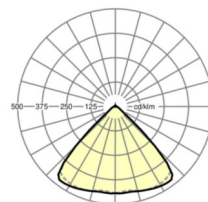

CHARACTERISTICS

Order number	19410004160
EAN number	4020863398591
Commodity code	94051190
Certification mark	IP 20, Protection class I, ENEC10 VDE, F, HACCP DIN10500/Food/IFS-application-related suitability/BRC, Indoor, CE
Impact resistance (IK rating)	IK03 (-20°C bis 40°C)
Ambient temperatur	ta -20°C to 40°C
Warranty period	5 years
State funding programs	BEG - Federal funding for efficient buildings (valid only for Germany)

ELECTRICAL ENGINEERING

Controller	Electronic driver (1 pcs.)
System output	37W
Mains voltage	230V/50Hz
Energy efficiency class/light source	D

LIGHTING TECHNOLOGY

Placement	LED, Colour rendering/Light colour CRI ≥ 80 / 6500K
Colour tolerance (MacAdam)	3SDCM
Photobiological safety (Luminaire)	RG1
Nominal luminous flux	5849lm
LED service life	50000h L80/B10 (Tq 40°C)
Luminaire luminous efficiency	156lm/W
Beam angle	95° (C0) / 95° (C90)
UGR lat./long.	19.9 / 20.3

MECHANICS

Housing colour	traffic white RAL 9016
Dimensions (LxWxDxH)	1531mm x 55mm x 33mm
Weight (net)	1.9kg
Type of installation	Mounting rail system installation, Light structure

Dimensions

L	1531 mm	Length
B	55 mm	Width
H	33 mm	Height

DEEP-LINK

<https://www.regiolux.de/en/article/19410004160>

Reference	LED 6000lm 865
ηLB	100 %
Φ ↓/↑	98 % / 2 %
UGR lat./long.	19.9 / 20.3